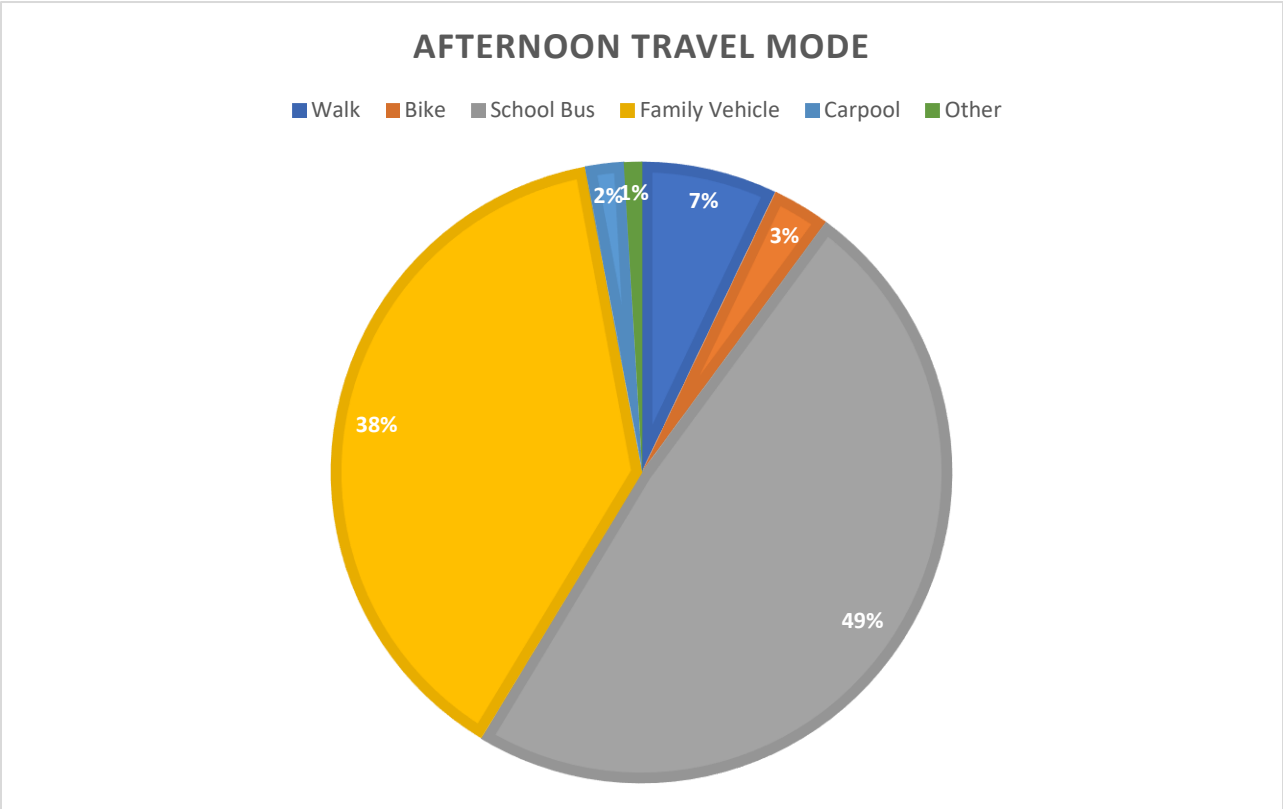

# DGF Elementary School - Teacher Tally Results

Morning and Afternoon Travel Mode Comparison by Day

	Number of Trips	Walk	Bike	School Bus	Family Vehicle	Carpool	Transit	Other
Tuesday AM	372	5%	4%	38%	51%	1%	0%	1%
Tuesday PM	375	7%	4%	48%	38%	2%	0%	1%
Wednesday AM	423	5%	4%	38%	51%	1%	0%	1%
Wednesday PM	427	7%	4%	47%	38%	2%	0%	1%
Thursday AM	283	5%	2%	40%	52%	2%	0%	0%
Thursday PM	293	7%	2%	50%	38%	3%	0%	0%

Travel Mode by Weather Condition

Weather Condition	Number of Trips	Walk	Bike	School Bus	Family Vehicle	Carpool	Transit	Other
Sunny	1090	5%	4%	44%	44%	2%	0%	0.70%
Rainy	0	0%	0%	0%	0%	0%	0%	0%
Overcast	1083	7%	3.00%	43%	45%	1%	0%	1%
Snow	0	0%	0%	0%	0%	0%	0%	0%