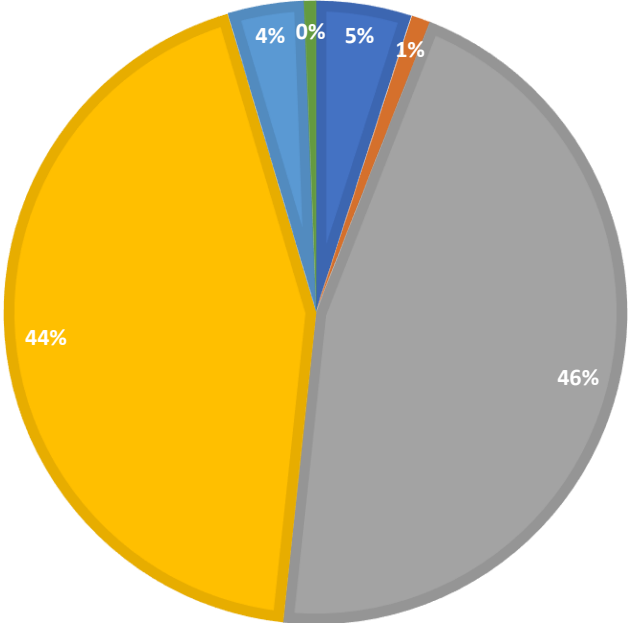

DGF Middle School – Teacher Tally Results

MORNING TRAVEL MODE

■ Walk ■ Bike ■ School Bus ■ Family Vehicle ■ Carpool ■ Other