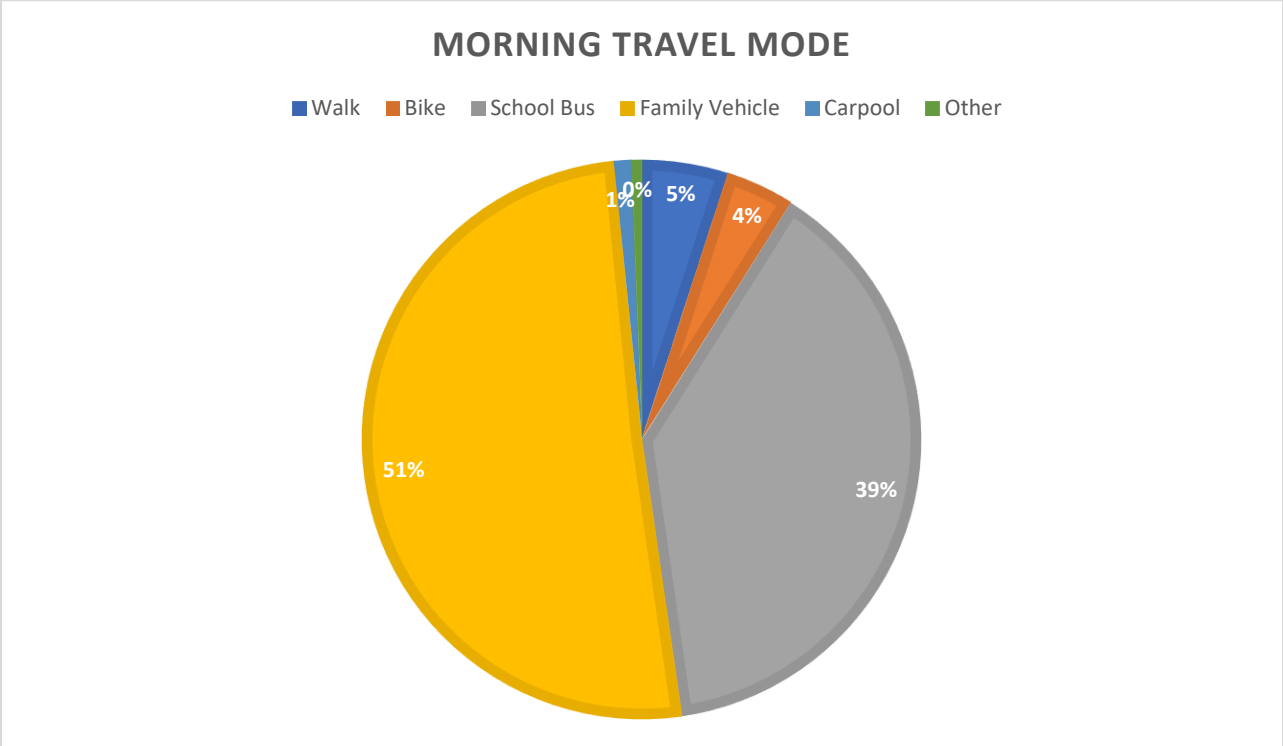

# DGF Elementary School - Teacher Tally Results

Morning and Afternoon Travel Mode Comparison by Day

	Number of Trips	Walk	Bike	School Bus	Family Vehicle	Carpool	Transit	Other
Tuesday AM	372	5%	4%	38%	51%	1%	0%	1%
Tuesday PM	375	7%	4%	48%	38%	2%	0%	1%
Wednesday AM	423	5%	4%	38%	51%	1%	0%	1%
Wednesday PM	427	7%	4%	47%	38%	2%	0%	1%
Thursday AM	283	5%	2%	40%	52%	2%	0%	0%
Thursday PM	293	7%	2%	50%	38%	3%	0%	0%

Travel Mode by Weather Condition

Weather Condition	Number of Trips	Walk	Bike	School Bus	Family Vehicle	Carpool	Transit	Other
Sunny	1090	5%	4%	44%	44%	2%	0%	0.70%
Rainy	0	0%	0%	0%	0%	0%	0%	0%
Overcast	1083	7%	3.00%	43%	45%	1%	0%	1%
Snow	0	0%	0%	0%	0%	0%	0%	0%