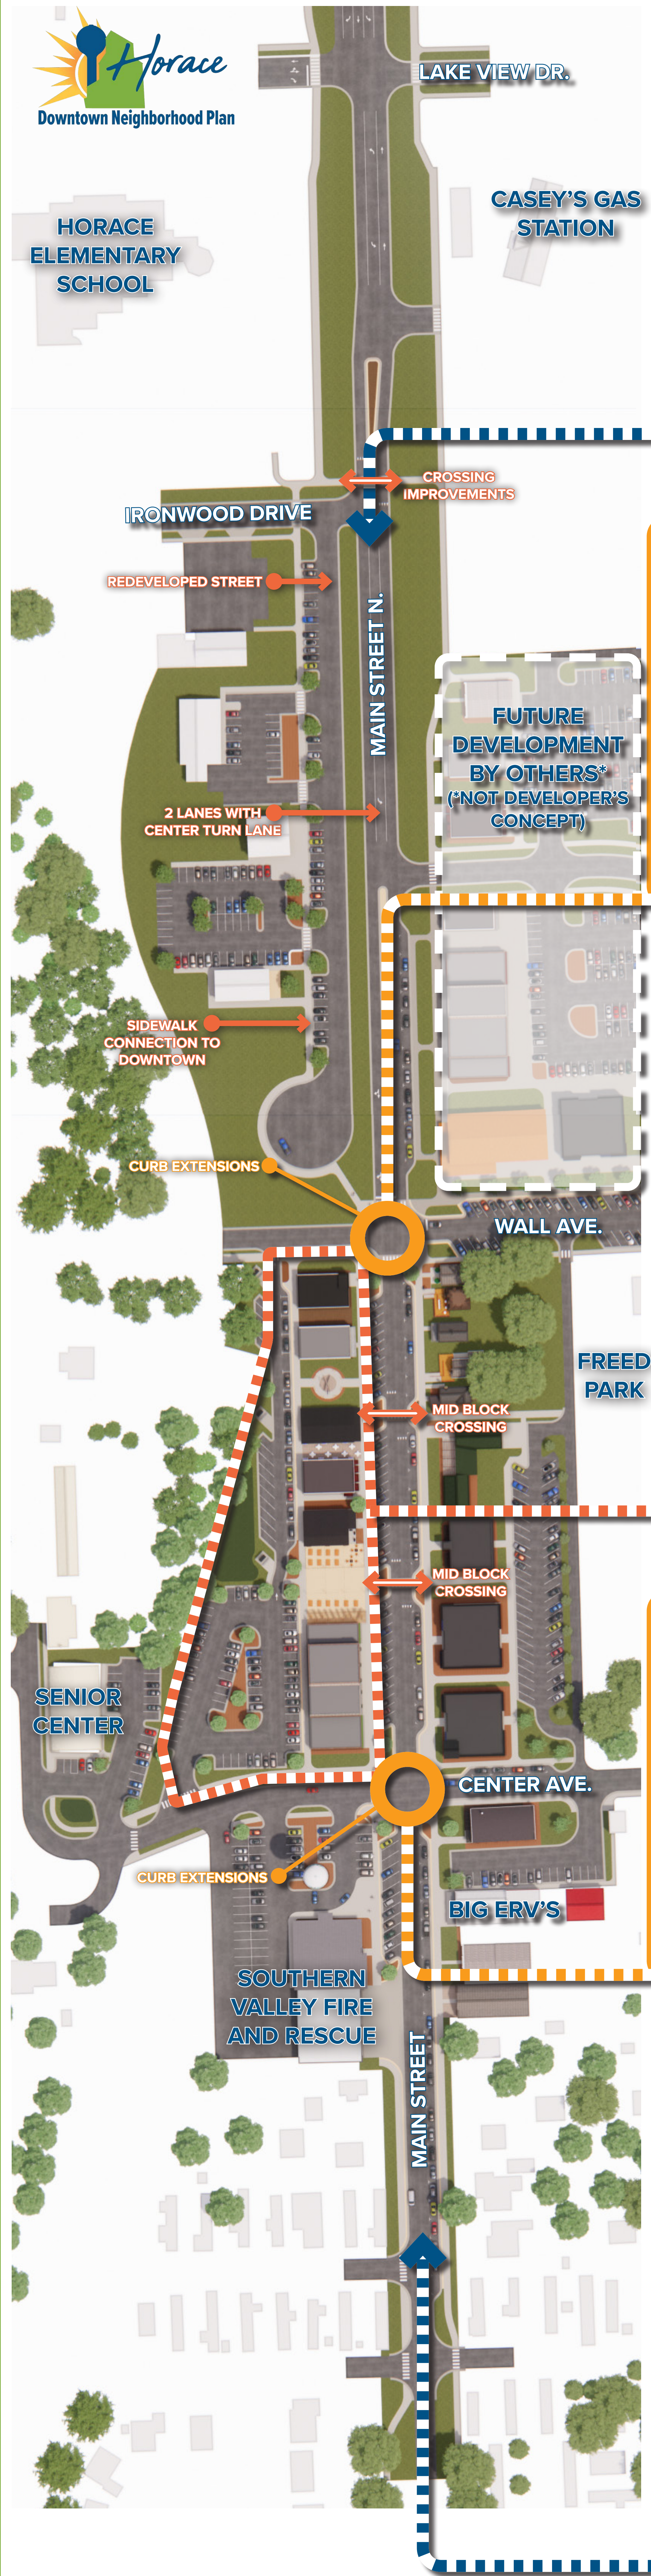

# Downtown Concept #2

HORACE  
ELEMENTARY  
SCHOOL

LAKE VIEW DR.  
CASEY'S GAS  
STATION

MAIN STREET: LOOKING SW

WALL AVE. INTERSECTION: LOOKING SE

WALL AVE. INTERSECTION: LOOKING N

REDEVELOPED GRAIN ELEVATOR BLOCK

CENTER AVE. INTERSECTION: LOOKING SE

CENTER AVE. INTERSECTION: LOOKING N

MAIN STREET: LOOKING N