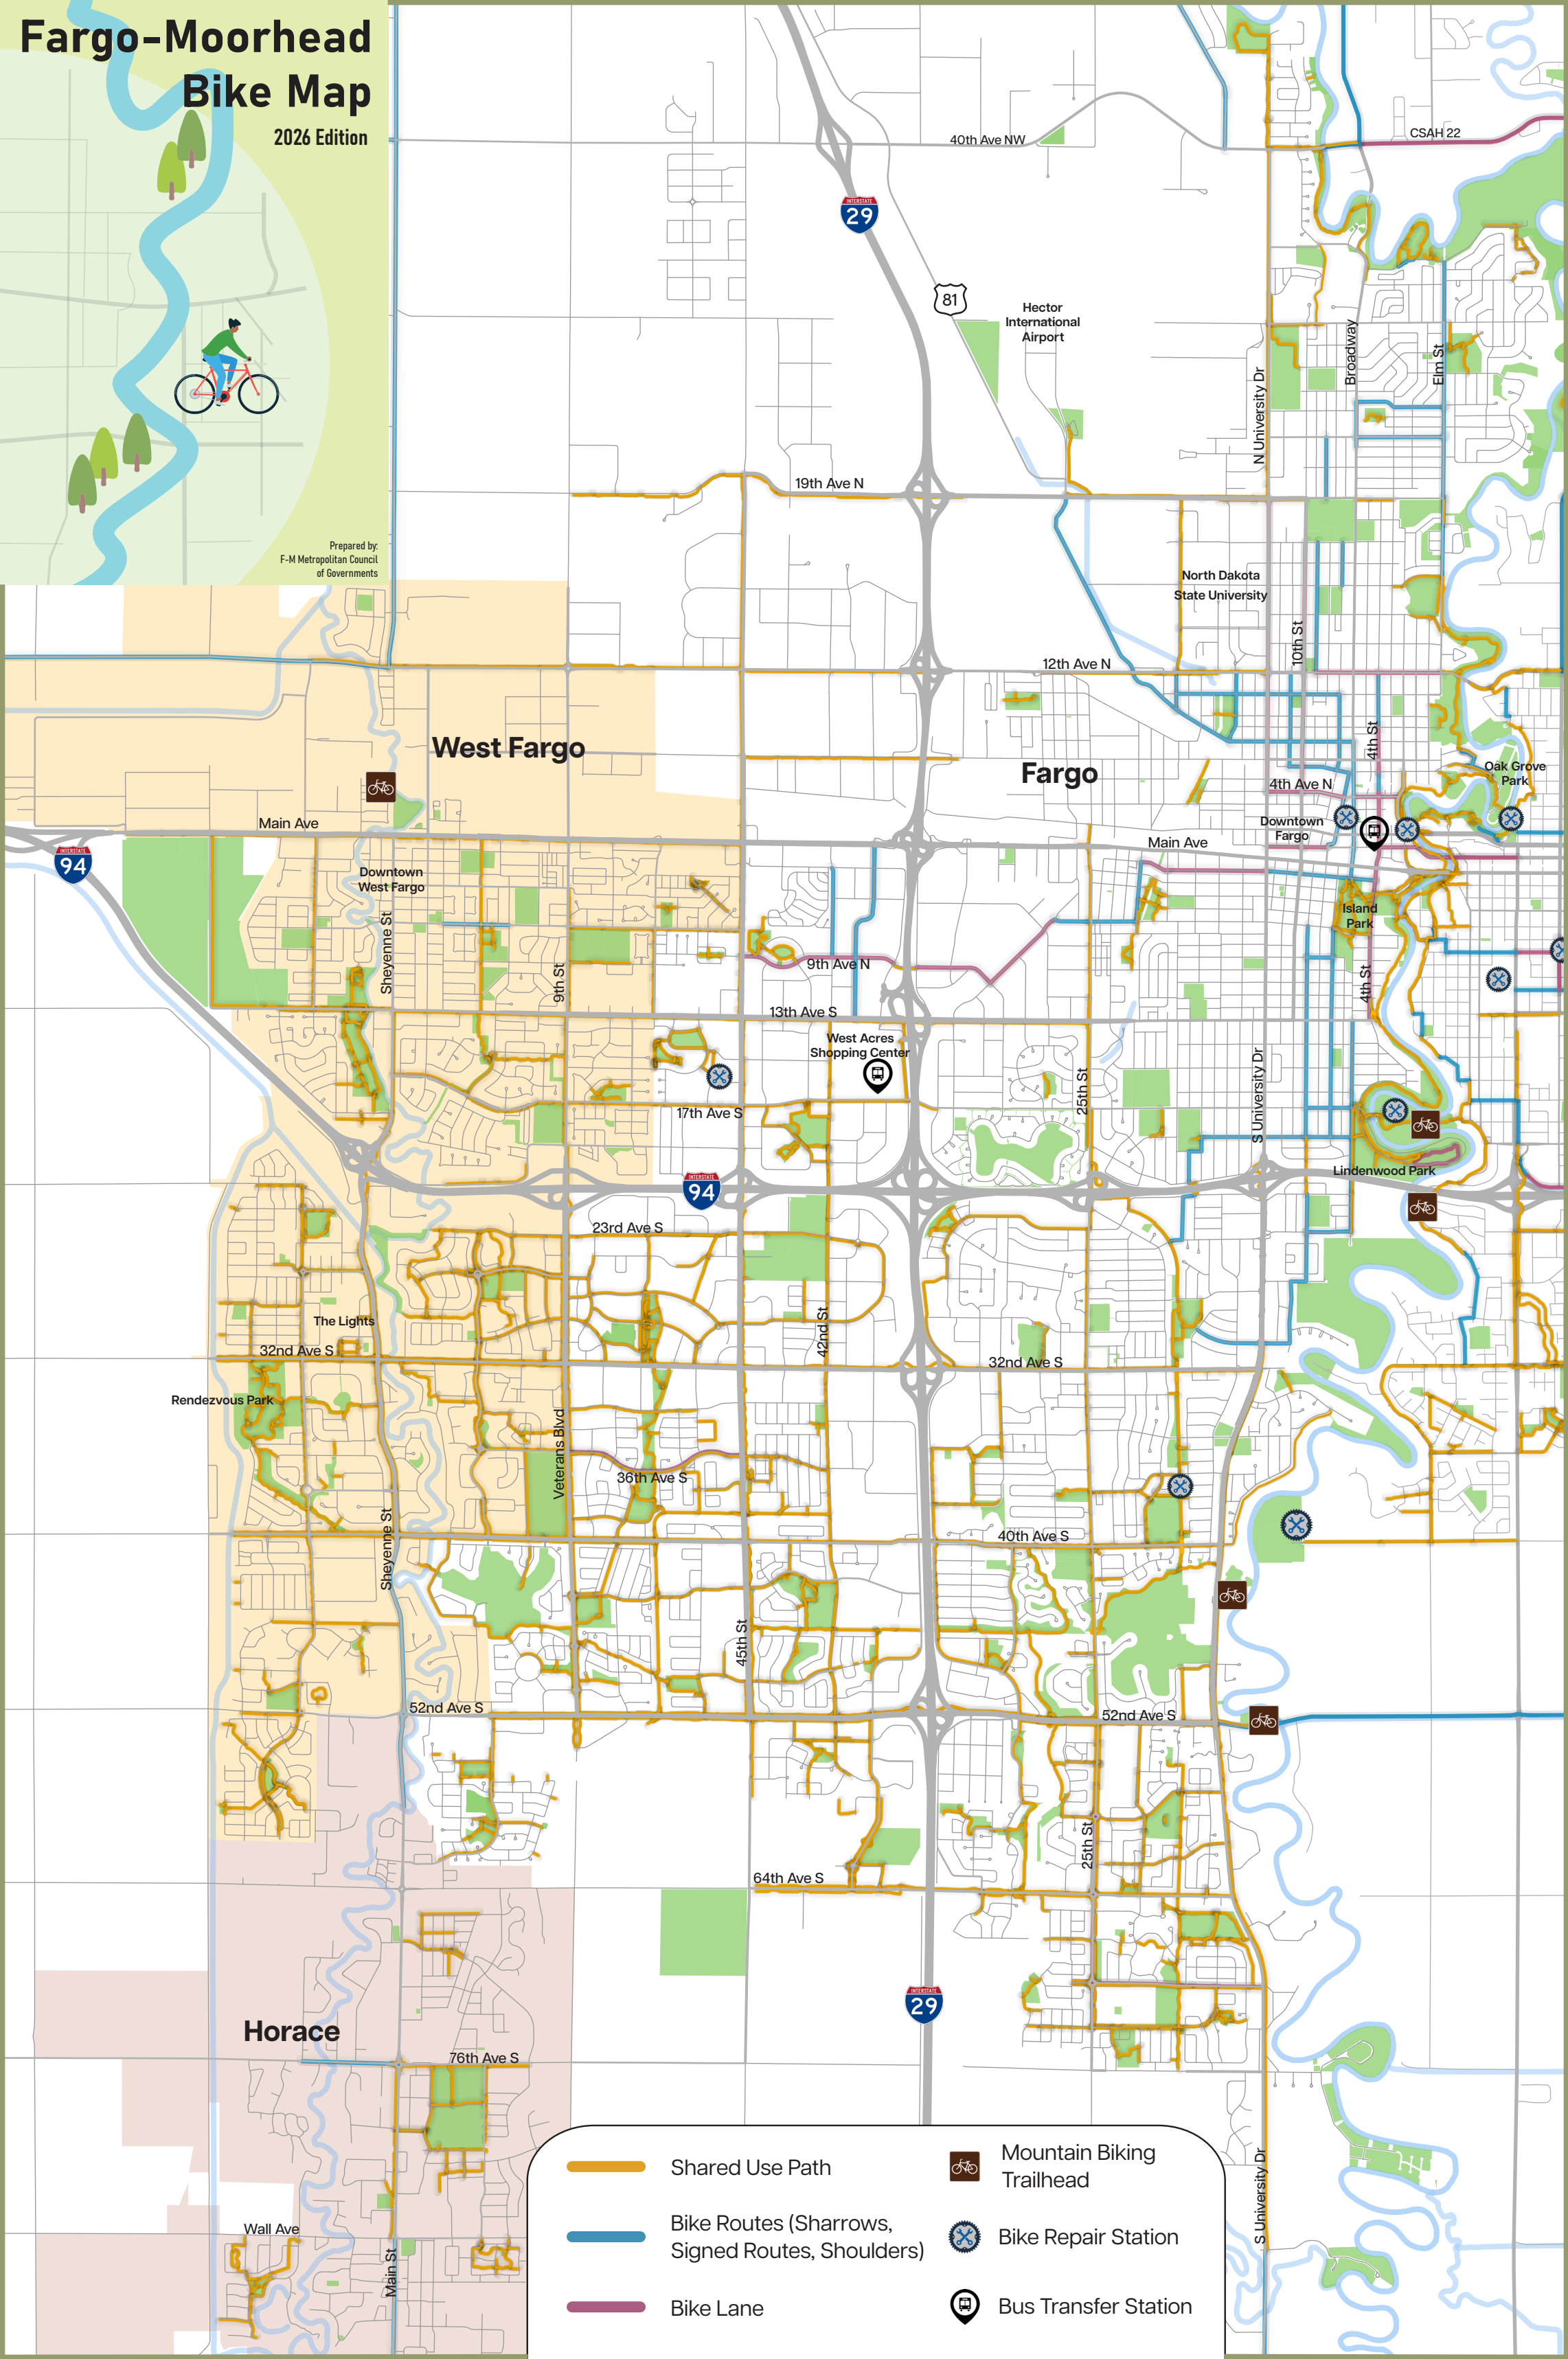

Fargo-Moorhead Bike Map

2026 Edition

Prepared by
F-M Metropolitan Council
of Governments

	Shared Use Path		Mountain Biking Trailhead
	Bike Routes (Sharrows, Signed Routes, Shoulders)		Bike Repair Station
	Bike Lane		Bus Transfer Station

Scan for online interactive Bike Map

On-road biking:
Must know biking signals

Bike Safety:

Bicyclists share the same privileges and responsibilities as drivers of motor vehicles, and must obey all traffic control signs and signals.

For more bike safety information:
<https://www.nhtsa.gov/road-safety/bicycle-safety>
<https://www.dot.state.mn.us/bike/safety-education.html>