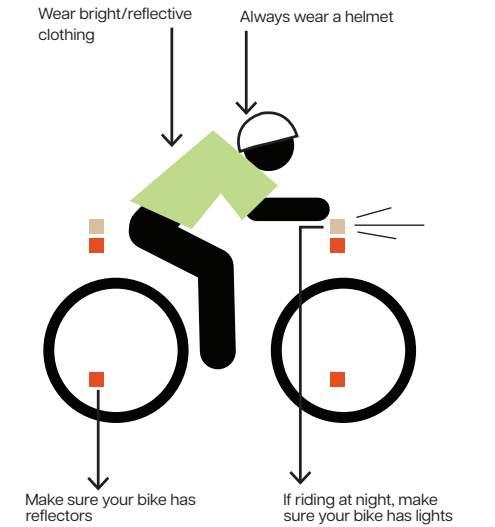

Fargo-Moorhead Bike Map

2026 Edition

Prepared by
F-M Metropolitan Council
of Governments

	Shared Use Path		Mountain Biking Trailhead
	Bike Routes (Sharrows, Signed Routes, Shoulders)		Bike Repair Station
	Bike Lane		Bus Transfer Station

Scan for online interactive Bike Map

On-road biking:
Must know biking signals

Bike Safety:

Bicyclists share the same privileges and responsibilities as drivers of motor vehicles, and must obey all traffic control signs and signals.