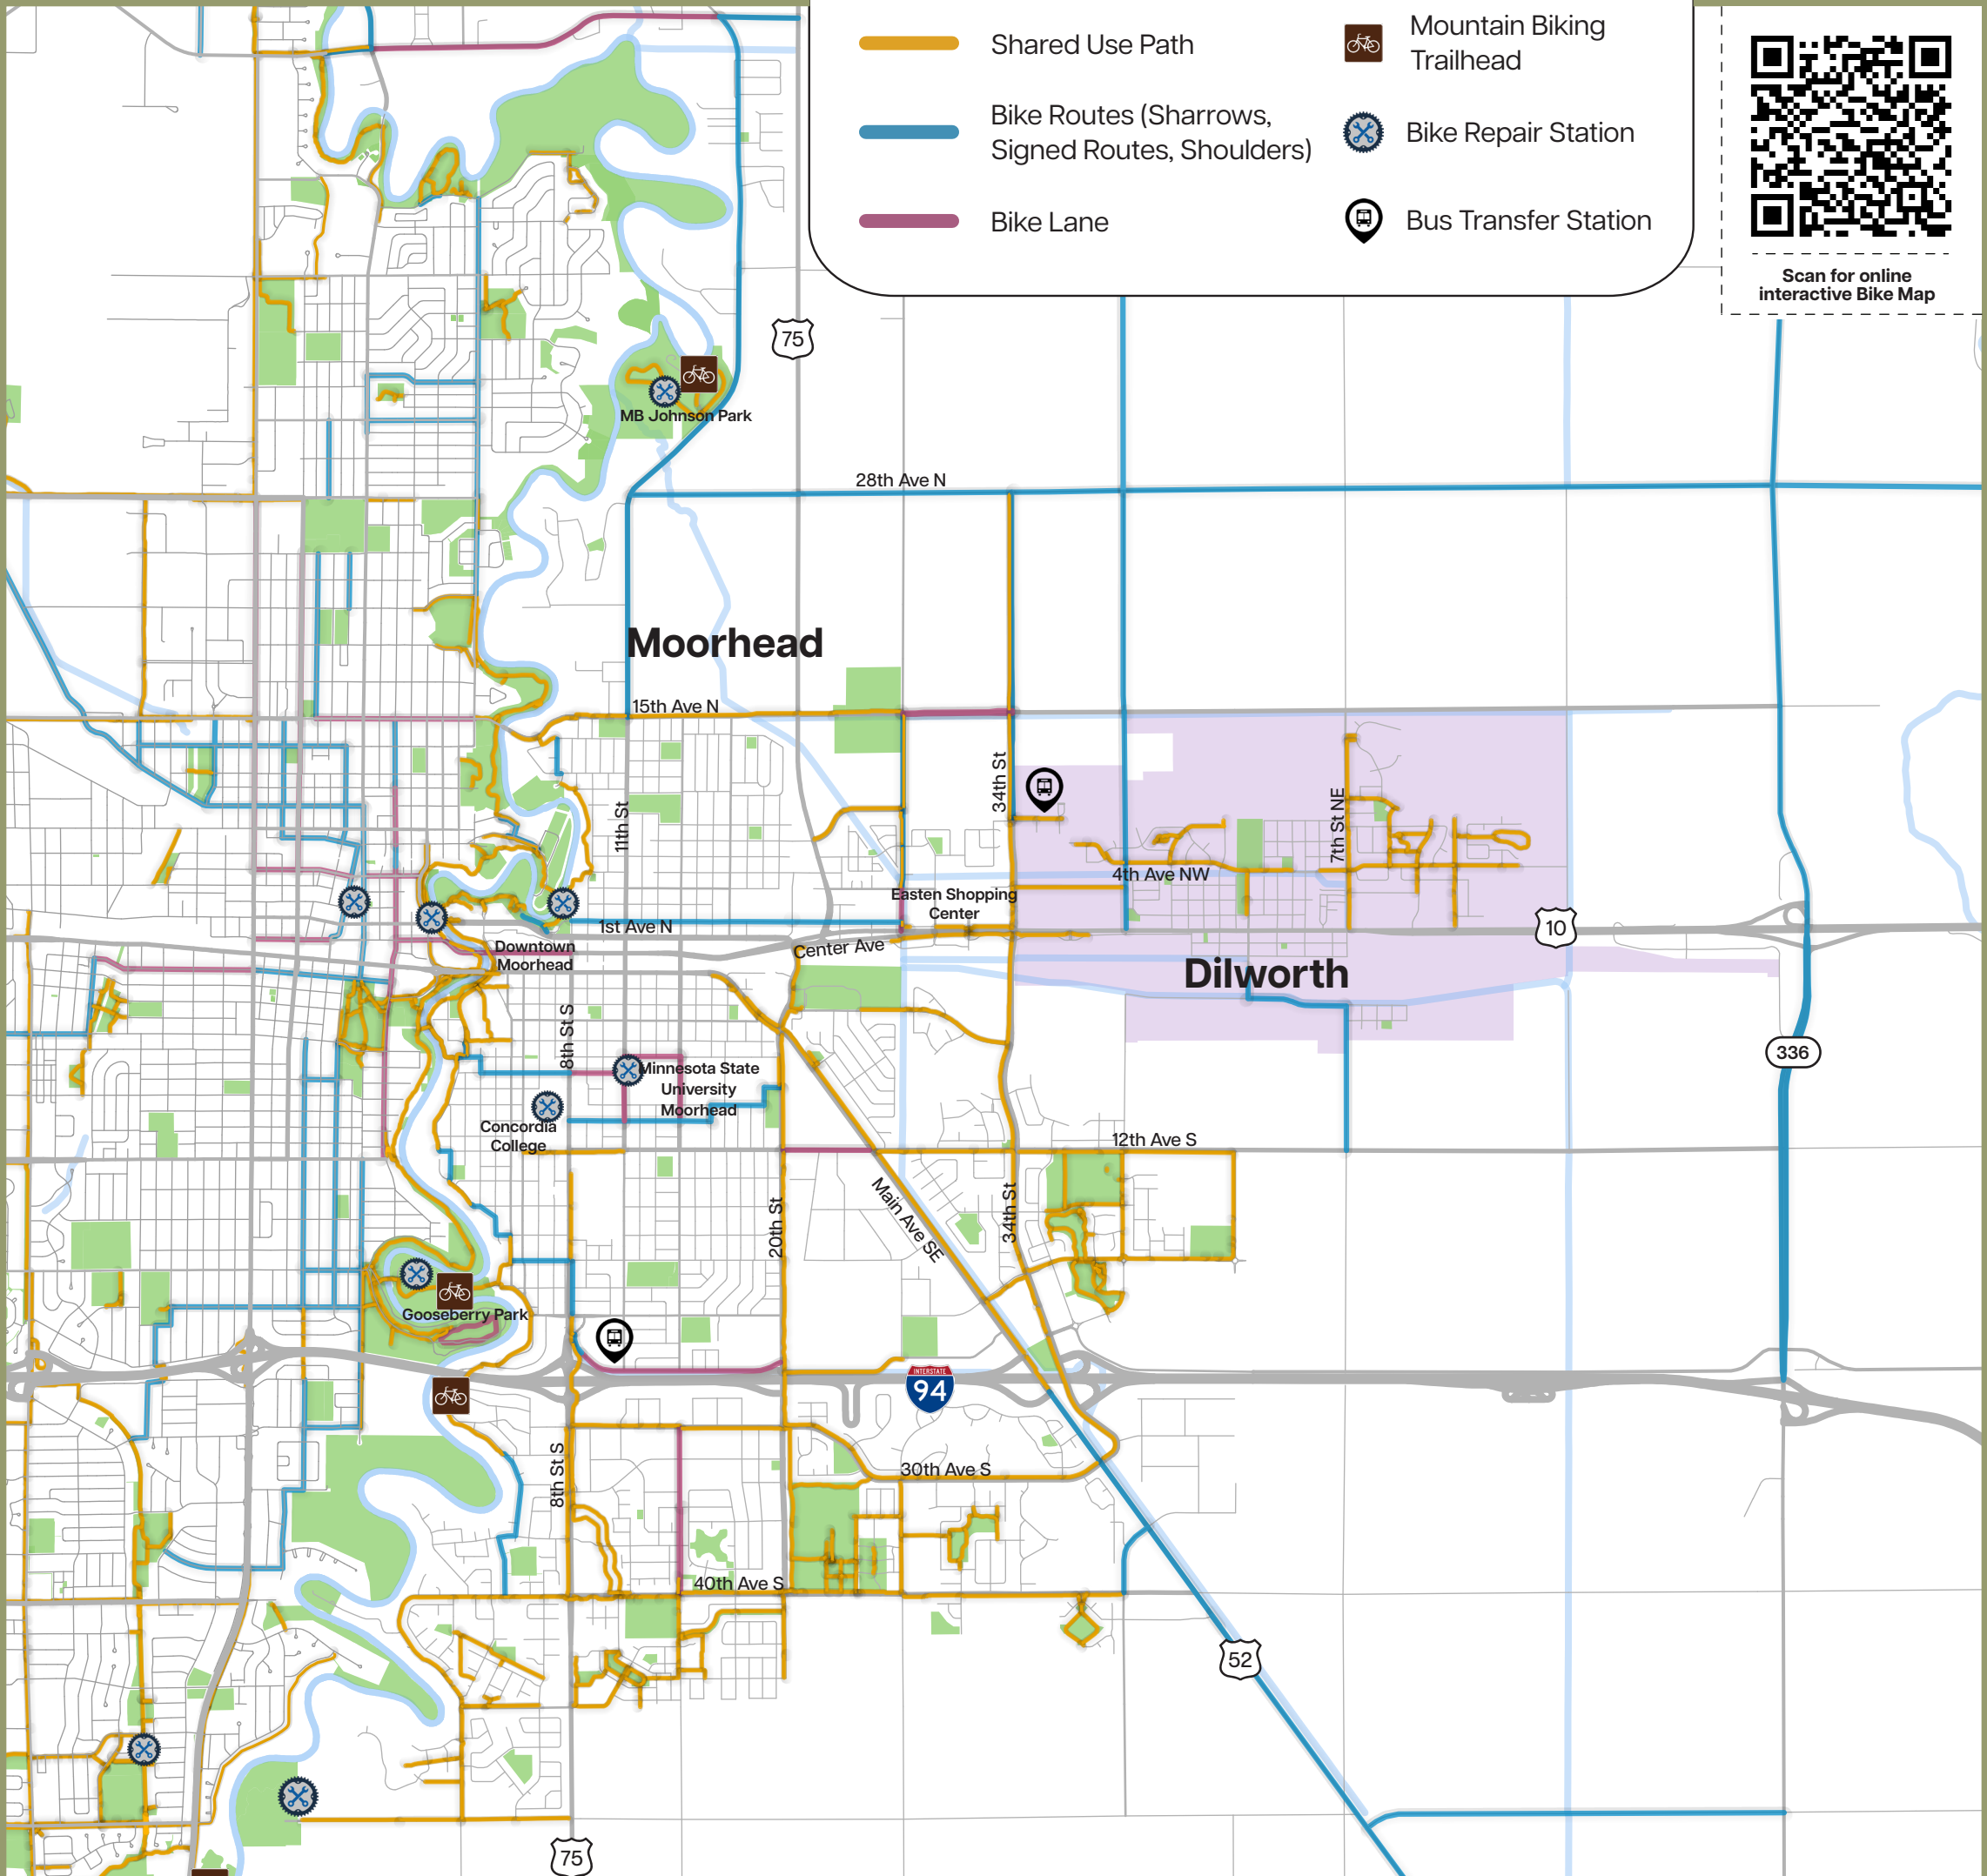

Fargo-Moorhead Bike Map

2026 Edition

Prepared by
F-M Metropolitan Council
of Governments

	Shared Use Path		Mountain Biking Trailhead
	Bike Routes (Sharrows, Signed Routes, Shoulders)		Bike Repair Station
	Bike Lane		Bus Transfer Station

Scan for online interactive Bike Map

On-road biking:
Must know biking signals

Bike Safety:

Bicyclists share the same privileges and responsibilities as drivers of motor vehicles, and must obey all traffic control signs and signals.

For more bike safety information:
<https://www.nhtsa.gov/road-safety/bicycle-safety>
<https://www.dot.state.mn.us/bike/safety-education.html>