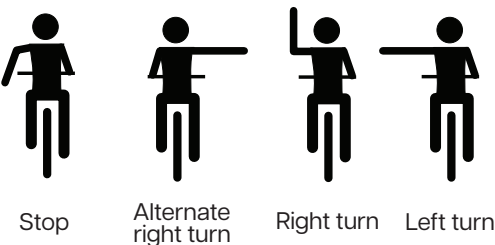

Fargo-Moorhead Bike Map

2026 Edition

Prepared by
F-M Metropolitan Council
of Governments

	Shared Use Path		Mountain Biking Trailhead
	Bike Routes (Sharrows, Signed Routes, Shoulders)		Bike Repair Station
	Bike Lane		Bus Transfer Station

Scan for online interactive Bike Map

On-road biking:
Must know biking signals

Bike Safety:

Bicyclists share the same privileges and responsibilities as drivers of motor vehicles, and must obey all traffic control signs and signals.