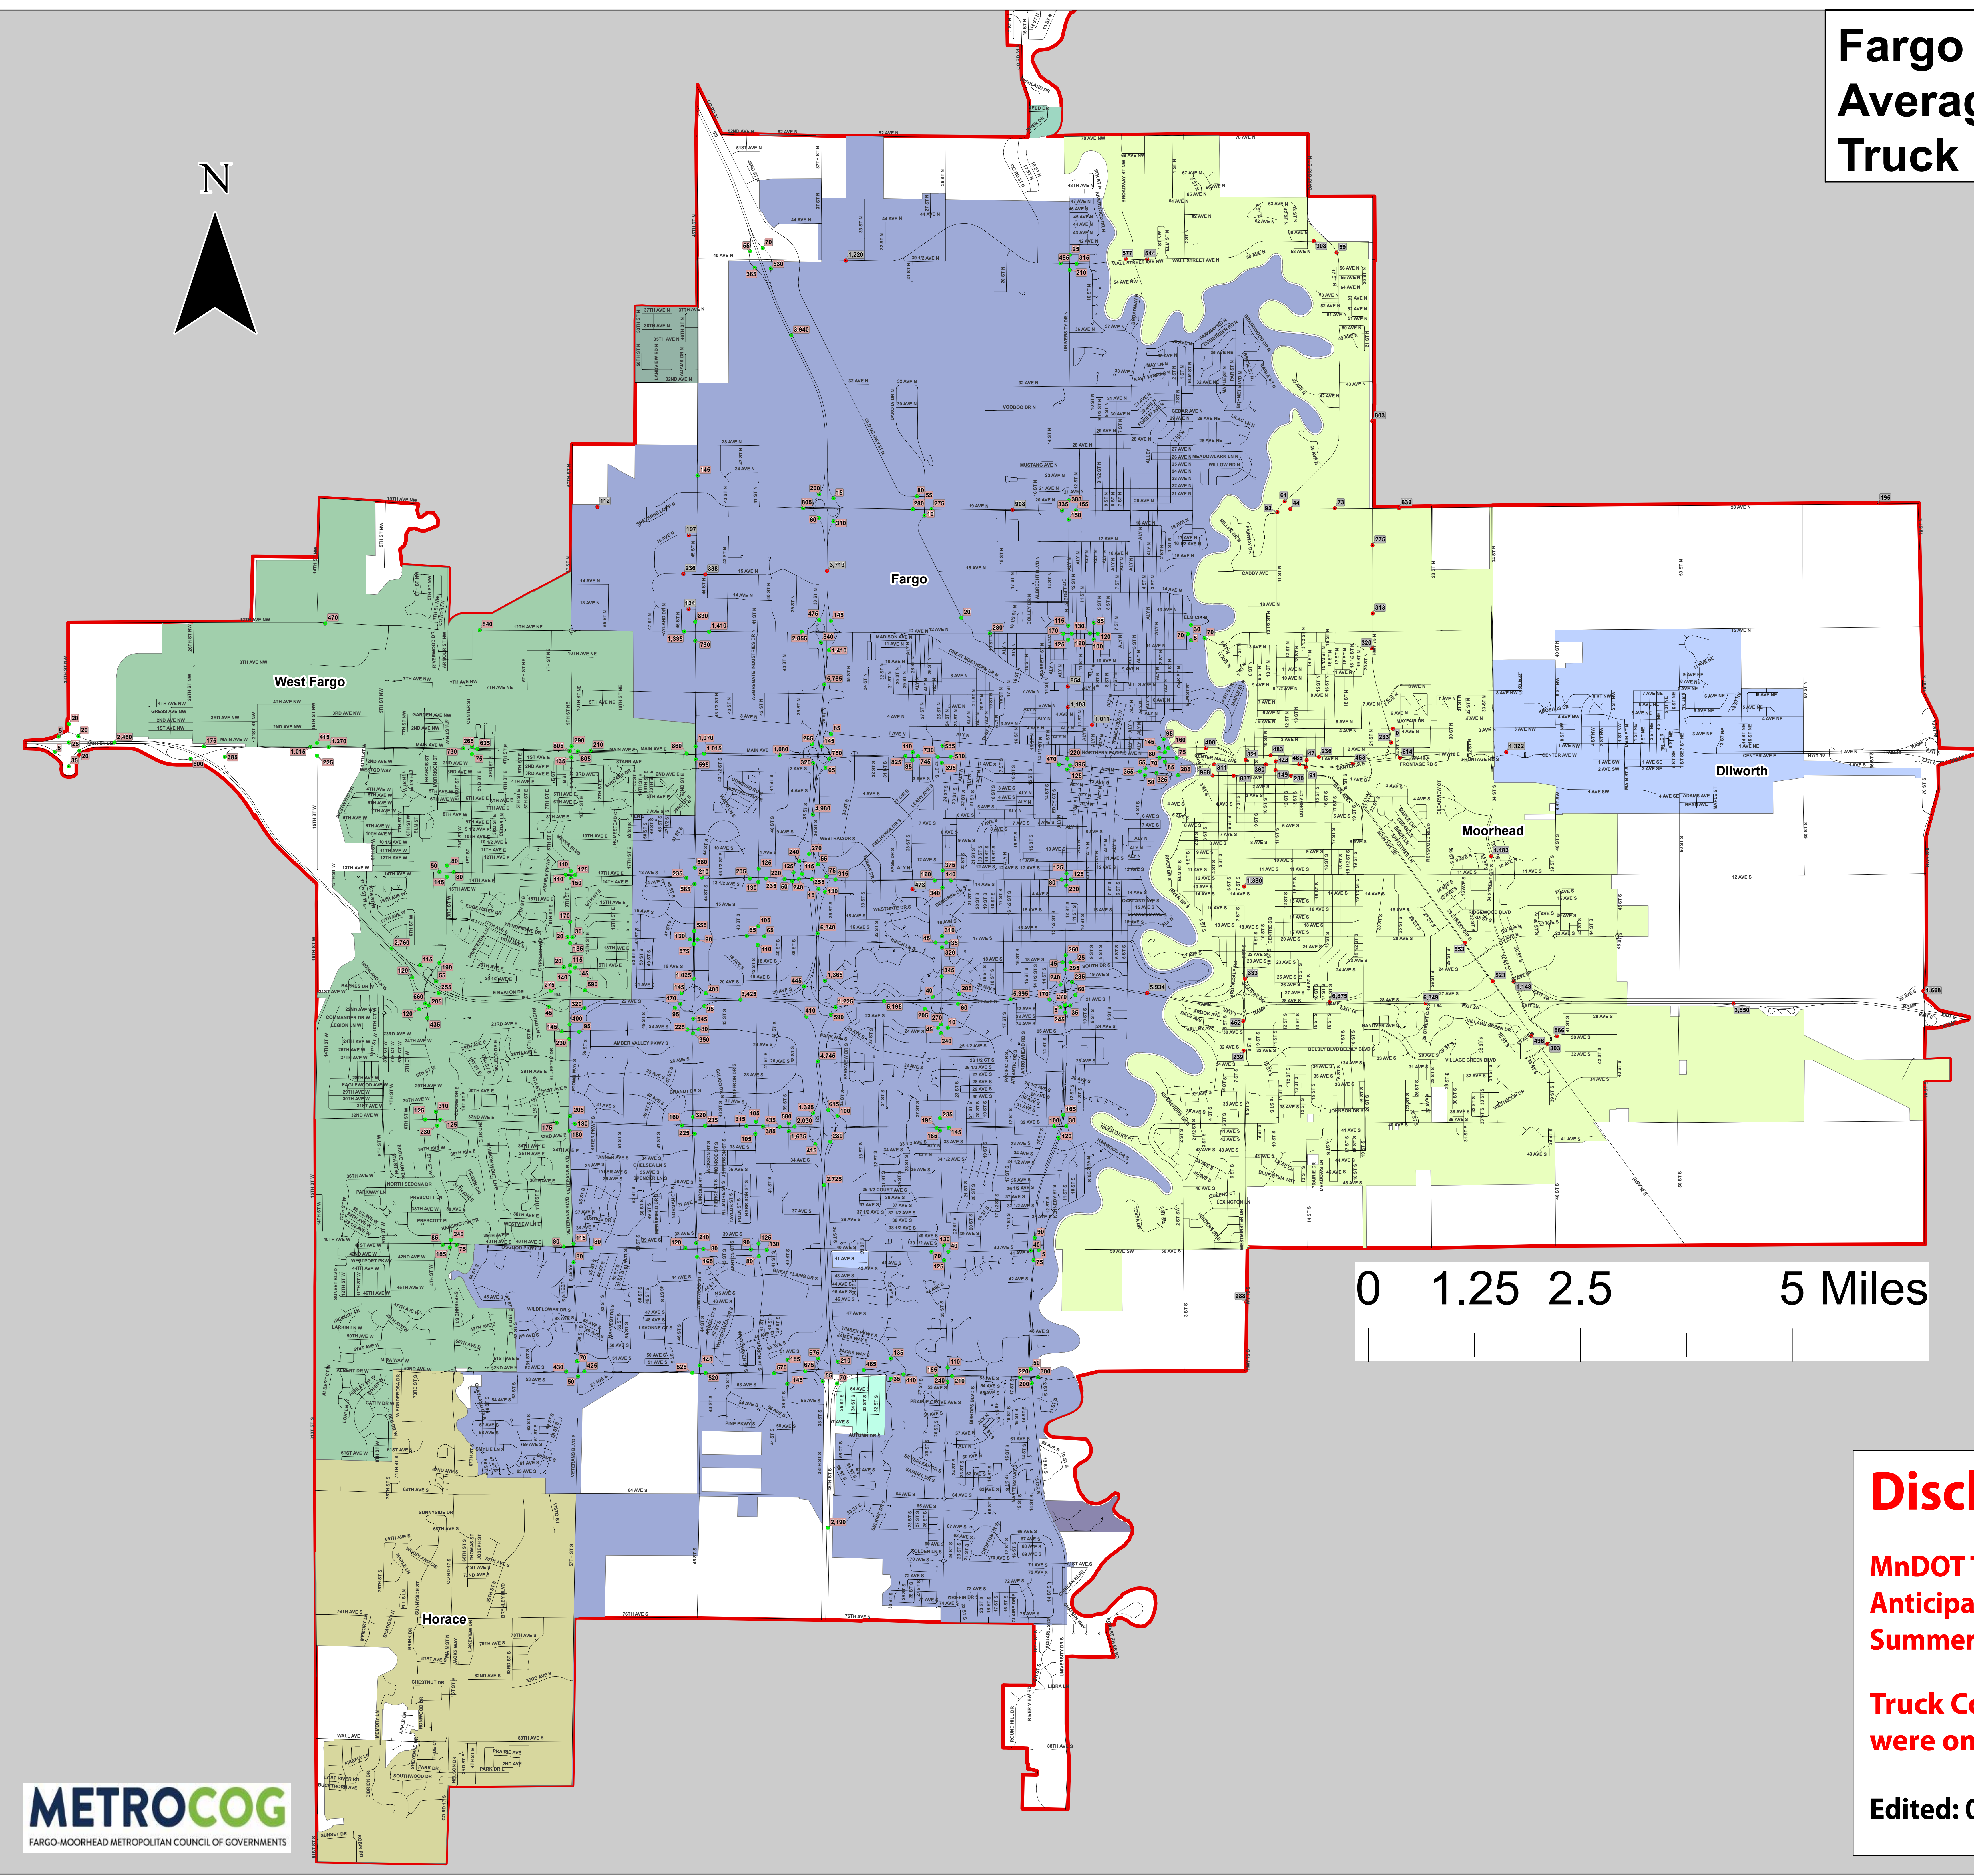

Fargo - Moorhead Metrowide Average Annual Daily Truck Counts: Urban Core Map

XX,XXX

NDDOT & MnDOT Truck Counts, 2021

XX,XXX

MetroCOG Truck Counts, 2021

UZA Boundary, 2013

Metro Area Roads, 2021

0 1.25 2.5 5 Miles

Disclaimer:

MnDOT Traffic Counts are currently unavailable. Anticipated counts will be added in Summer 2022.

Truck Counts with an AADT of "0" were omitted from the map.

Edited: 03/28/2022